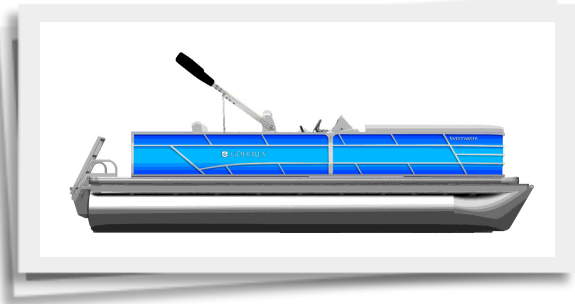

GODFREY

SWEETWATER

OH9161FY

G

Sweetwater

SweetwaterBoats.com

SCAN
Model Specific
QR Code

The Sweet Life

Your 2021 Sweetwater SW 2286 SFL

Colors

Canopy	Black
Standard Vinyl	Select Gray
Rails	Silver
Rail Skin	Metallic Vapor Blue

Packages

29" Sport Tube (OB): Add 29" sport tube, includes 27" tube upgrade; Lifting Strakes; Standard motor pan and fuel tank; Heavy Duty Channels. **\$3,448**

Stainless Steel Upgrade Package: Corner Caps; Ladder; Helm storage with USB charging station and lockable stainless steel door; Cupholders **\$829**

Options

Canvas

Aluminum Canopy Brackets **\$132**

Construction

Dual battery switch with trays **\$165**
 Engine: install (add \$300 for Verado) **\$1,027**
 Full Lifting Strakes **\$810**

Decking - Full

Metro Gray: entire deck **\$843**

Entertainment

Stereo; Fusion Color Cast: 4 Sport Gray RGB Speakers **\$402**